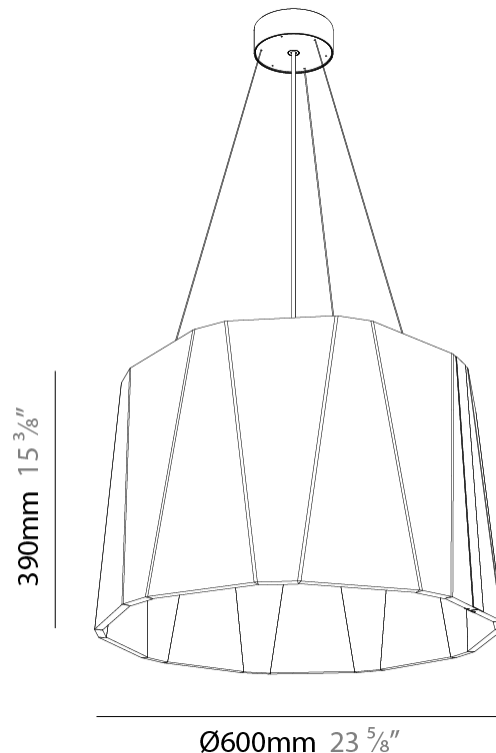

PHYSICAL

Shape: Drum
Diameter (mm): 600
Diameter (in): 23 ⁵/₈
Height (mm): 580
Height (in): 22 ¹³/₁₆
Weight (kg): 7.0

Diffuser: [Clear / Microprism / Clear Microprism](#)
Fixture Finish: [SSR / BKV / CWI / CRY / HAB / UFT / ITA / RUA / FTG / MYG / LOD / PUS / FRO / FUP / KIA / POP / BLS / SPG / MEY / GOH / CHC / COM / ABZ / JAG / OBR / MOS / ROR](#)
Holder Finish: [SSR / BKV / CWI / CRY / HAB / LAG / UFT / ITA / RUA / RUR / MIC / FTG / MYG / TWT / LOD / PUS / FRO / FUP / KIA / POP / BLS / SPG / MEY / GOH / GUM / CHC / COM / ABZ / JAG](#)
Acoustic Finish: [SFW / CYW / SEE / SYN / MTS / PMB / TTN / CYB / STO / DPE / BES / SHB / ARE / ANE / VRD / CRF](#)
Fixture Material: Aluminum
Primary Material: Acoustic
Cable Details: [2000mm/78 3/4" or 6000mm/236 1/4" Cable, - Black, Orange, Red, Transparent and White](#)

ELECTRICAL

Lamp Type: LED
Input Wattage (W): 72.3
Total Output Wattage (W): 65.4
Dimming: Tri-Mode (Non-Dimming and Phase Dimming (120Vac only) and 0-10V Dimming)
Driver Included: Yes
Driver Location: Integrated
Driver Type: Constant Current - Universal
Driver Class: Class 2
Input Voltage (V): 120
Constant Current (MA): 700mA
Upon Request: [MATTER Dimming / DALI Dimming (Remote)](#)

LED

Color Temperature (°K): [2700 / 3000 / 3500 / 4000](#)
Max. Delivered Lumen (lm): Max 9899
CRI: >90 CRI
Lamp Life (hrs): 50000

OPTICAL

RATINGS AND CERTIFICATIONS
Certified By: Certified for North American Standards
IP rating: IP20