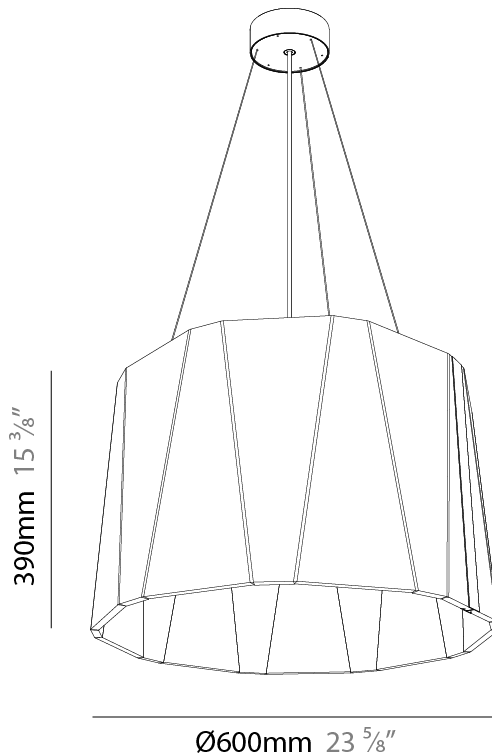

PHYSICAL

Shape: Drum
Diameter (mm): 600
Diameter (in): 23 5/8
Height (mm): 270
Height (in): 10 5/8
Weight (kg): 7.0

Diffuser: [Clear / Microprism / Clear Microprism](#)
Fixture Finish: [SSR / BKV / CWI / CRY / HAB / UFT / ITA / RUA / FTG / MYG / LOD / PUS / FRO / FUP / KIA / POP / BLS / SPG / MEY / GOH / CHC / COM / ABZ / JAG / OBR / MOS / ROR](#)
Holder Finish: [SSR / BKV / CWI / CRY / HAB / LAG / UFT / ITA / RUA / RUR / MIC / FTG / MYG / TWT / LOD / PUS / FRO / FUP / KIA / POP / BLS / SPG / MEY / GOH / GUM / CHC / COM / ABZ / JAG](#)
Acoustic Finish: [SFW / CYW / SEE / SYN / MTS / PMB / TTN / CYB / STO / DPE / BES / SHB / ARE / ANE / VRD / CRF](#)
Fixture Material: Aluminum
Primary Material: Acoustic
Cable Details: [2000mm/78 3/4" or 6000mm/236 1/4" Cable, - Black, Orange, Red, Transparent and White](#)

ELECTRICAL

Lamp Type: LED
Input Wattage (W): 53.1
Total Output Wattage (W): 48.2
Dimming: Tri-Mode (Non-Dimming and Phase Dimming (120Vac only) and 0-10V Dimming)
Driver Included: Yes
Driver Location: Integrated
Driver Type: Constant Current - Universal
Driver Class: Class 2
Input Voltage (V): 120 - 277
Constant Current (mA): 700mA
Upon Request: [MATTER Dimming / DALI Dimming (Remote)](#)

LED

Color Temperature (°K): [2700 / 3000 / 3500 / 4000](#)
Max. Delivered Lumen (lm): Max 6952
CRI: >90 CRI
Lamp Life (hrs): 50000

OPTICAL

RATINGS AND CERTIFICATIONS
Certified By: Certified for North American Standards
IP rating: IP20